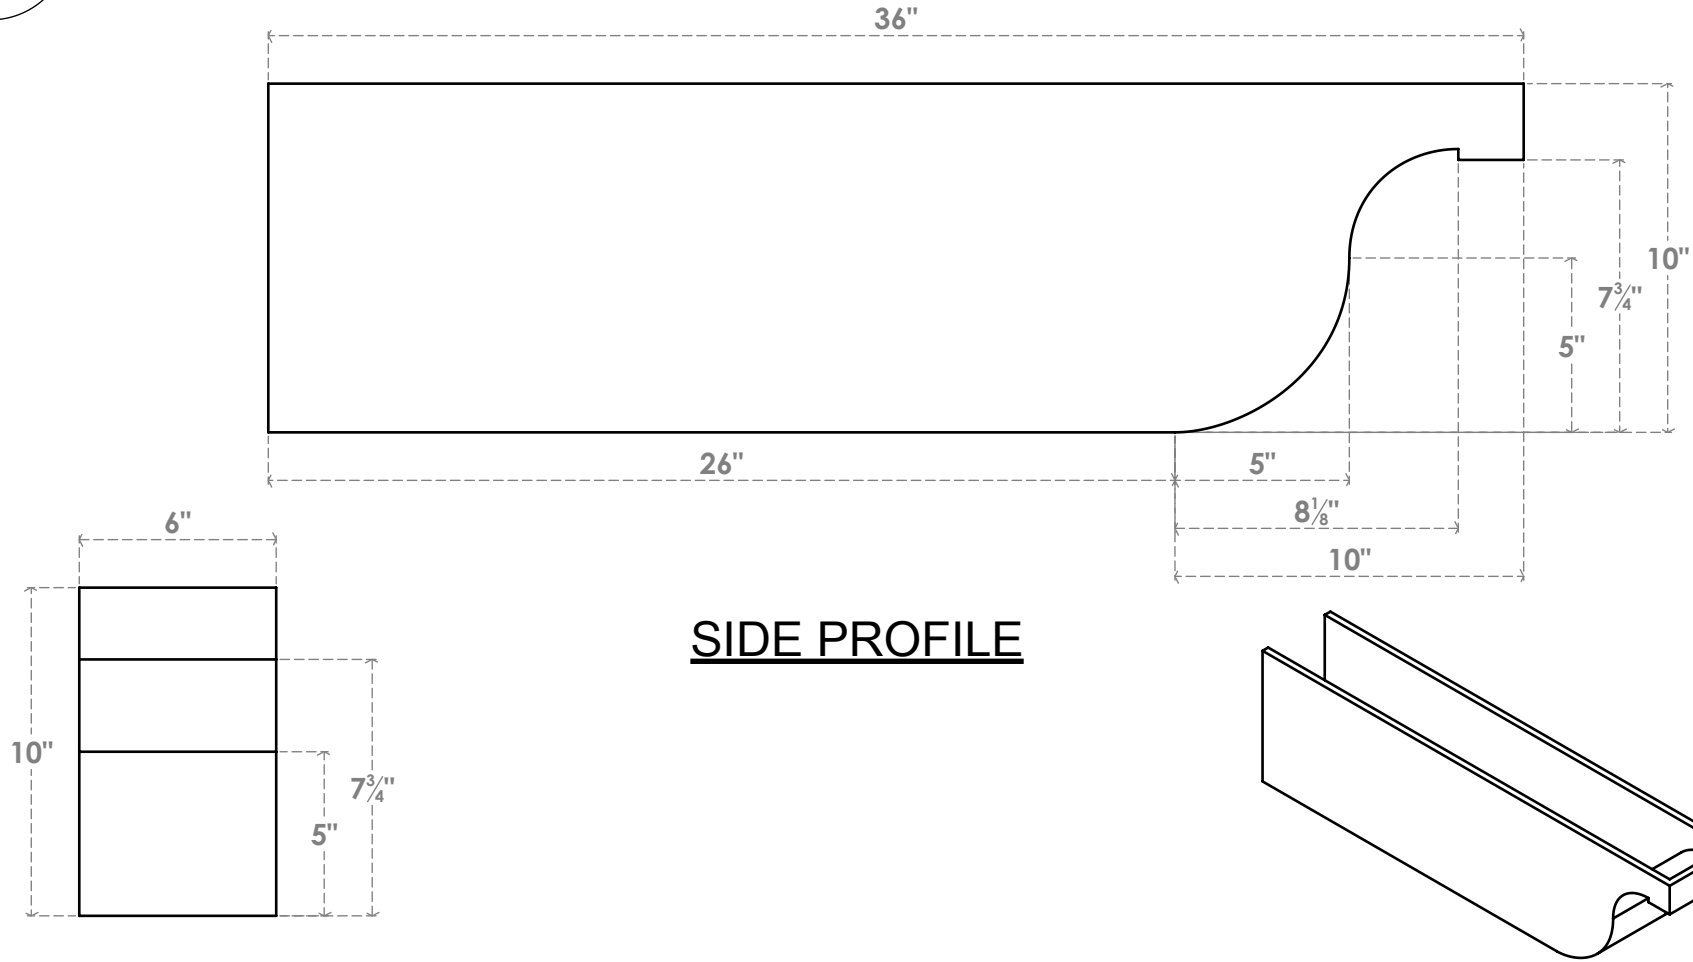

RFTP06X10X36DEL

6"W X 10"H X 36"L DEL MONTE ARCHITECTURAL GRADE PVC RAFTER TAIL

SIDE PROFILE

FRONT PROFILE

ISOMETRIC

EKENA
MILLWORK
2300 WEST MAIN ST.
CLARKSVILLE, TX 75426
TOLL FREE: 866-607-0453
WWW.EKENAMILLWORK.COM

NOTES

1. INSTALLATION TO BE COMPLETED IN ACCORDANCE WITH MANUFACTURER'S SPECIFICATIONS.
2. DRAWING MAY NOT BE TO SCALE
3. THIS DRAWING IS INTENDED FOR DESIGN AND PLANNING PURPOSES ONLY.
4. ALL INFORMATION CONTAINED HEREIN WAS CURRENT AT THE TIME OF DEVELOPMENT BUT MUST BE REVIEWED AND APPROVED BY THE PRODUCT MANUFACTURER TO BE CONSIDERED ACCURATE.
5. ARCHITECTURAL GRADE PVC PRODUCTS ARE MADE FROM EXPANDED CELLULAR PVC AND COME NATURALLY WHITE BUT MAY BE PAINTED